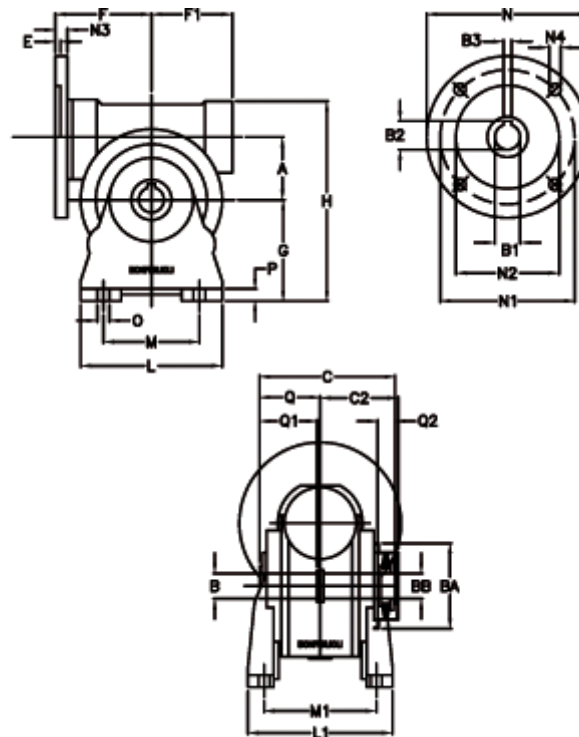

Article number: 390204904522836

Description: Worm Gear with Torque Limiter
VF 49-L2-A-45 P71B14

Measures

a = 49.50	C2 = 63,5	L1 = 124.0	O = 8.5
B = 25	Description = VF 49A-xx-71B14	m = 63	P = 12
B1 E7 = 14	E = 3.0	M1 = 98.5	Q = 51.0
B2 = 16.3	F = 70	N = 105	Q1 = 41
B3 H9 = 5	F1 = 63	N1 = 85	Q2 = 15
BA = 63	g = 82	N2 = 70	
BB H7 = 14	H = 162	N3 = 10.5	
C = 105	L = 110	N4 = 6,5	